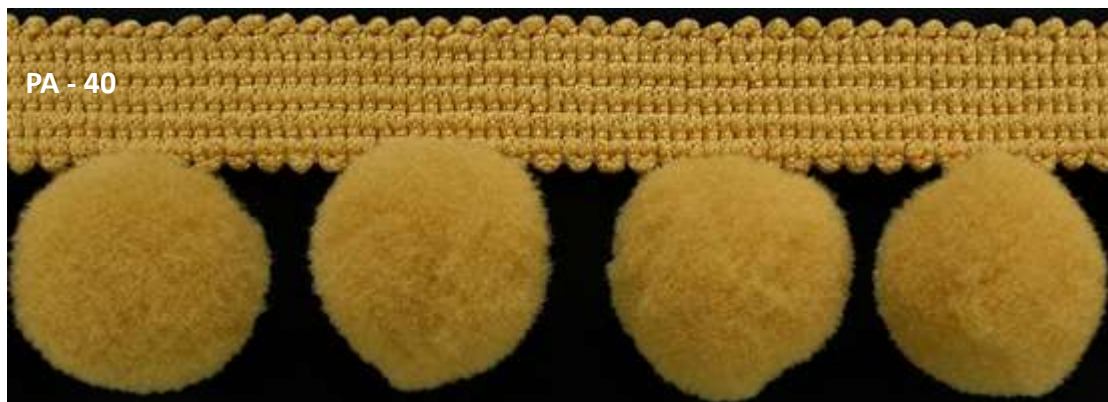

	PA - 18	PA - 40	PA - 40/dekor	PA - 45
material	polypropylene	polypropylene	polypropylene	polypropylene acrylic
size	18 mm	40 mm	40 mm	45 mm
diameter of the ball	10 mm	20 mm	20 mm	20 mm
balls per 1 meter	90	40	40	32
MOQ	pack 25 m	pack 10 m	pack 10 m	pack 10 m
made	PASSAN	PASSAN	PASSAN	PASSAN
colours made on request	105,536	115, 202,503,615	115, 400, 503, 615,536	104,115,117,129, 202,301,306,400, 503, 515, 606,615, 702, 710 – not available