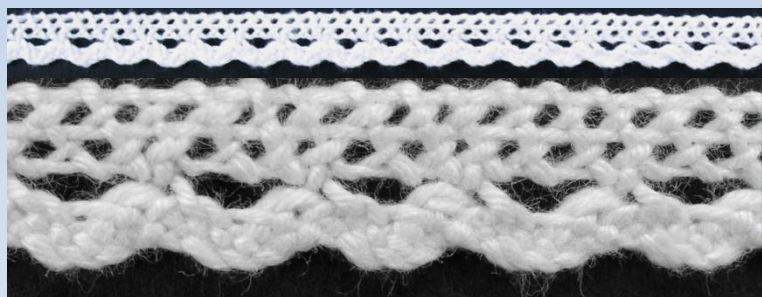

The logo features the word "PASSAN" in a blue, serif, all-caps font. The text is centered within a white oval that has a blue outline. This oval is positioned over a horizontal band that consists of a light blue upper section and a darker blue lower section.

PASSAN

Product catalogue
Cotton laces

S 01

material	cotton
size	11 mm
packaging	25 m
colours	white, natural

S 03

material	cotton
size	9 mm
packaging	25 m
colours	white, natural

S 06

material	cotton
size	33 mm
packaging	25 m
colours	white, natural