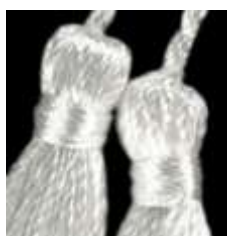

Colour card

PE – 32

PE – 40

PE – 56

PE – 57