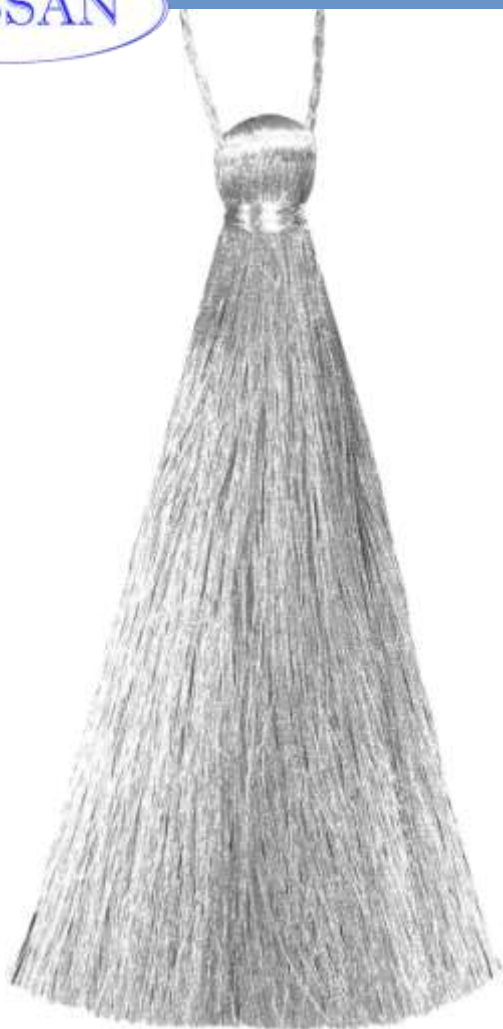

Colour card

silver

gold

PASSAN

KYL – 04

about 150 mm

material	polyester [PE], metallic yarn
entire size	about 200 mm
MOQ	10 pcs.
made	IMPORT

Colour card